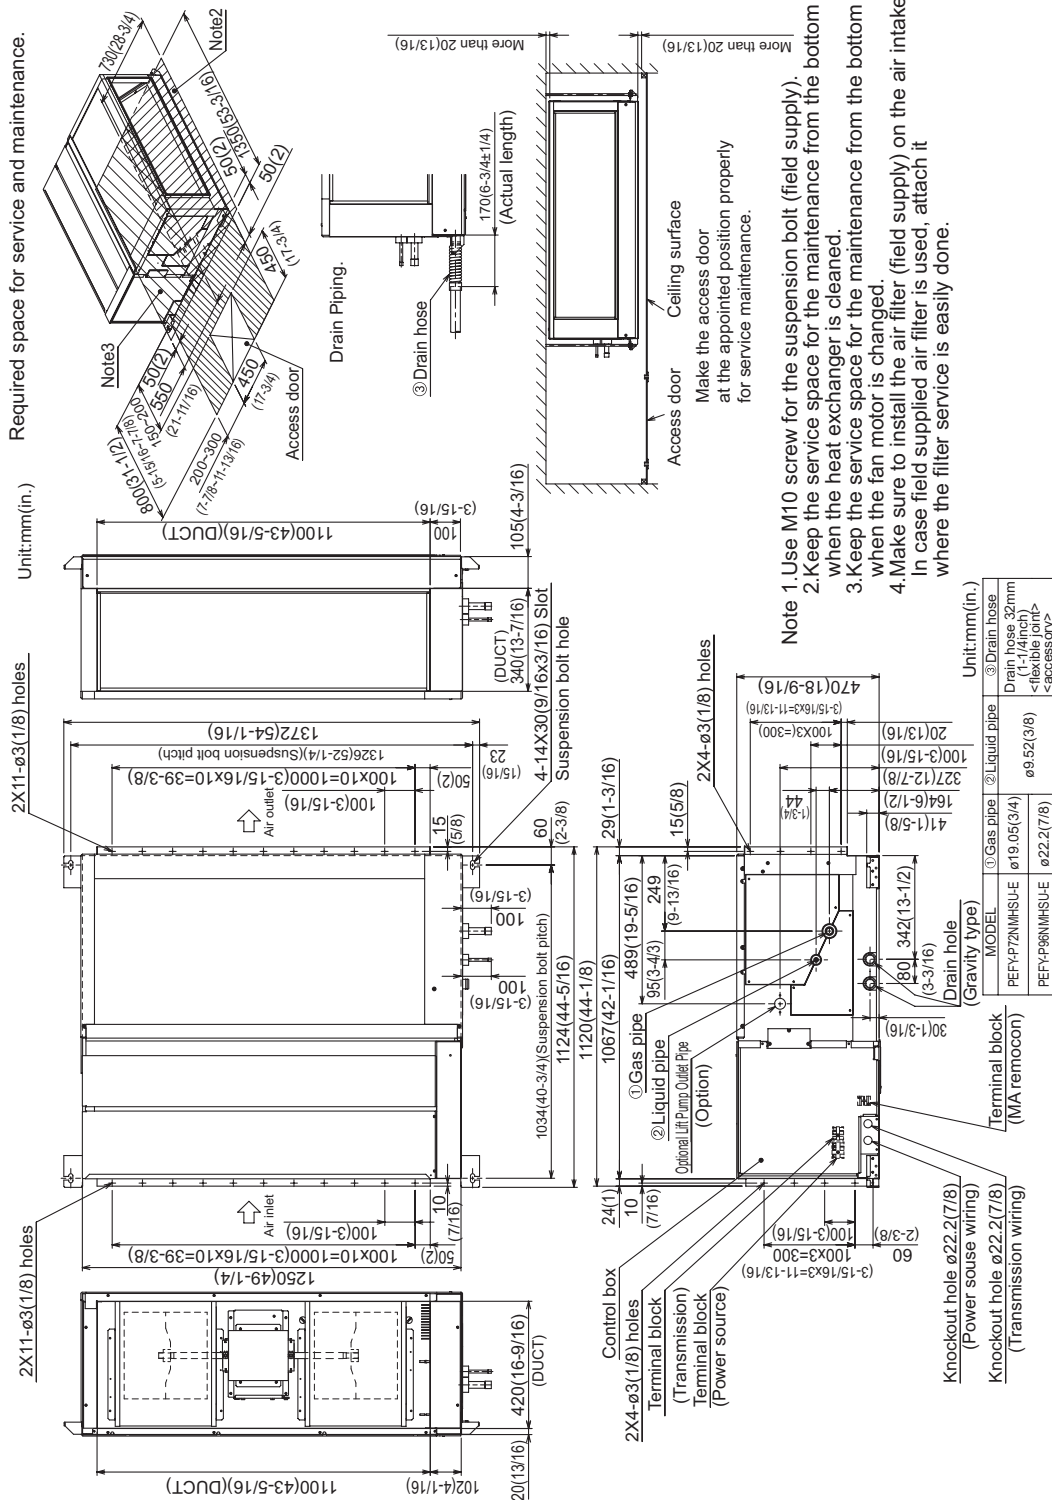

Model: PEFY-P72NMHSU-E – DIMENSIONS

PEFY-P72,96NMHSU-E

Intertek

FORM# PEFY-P72NMHSU-E - 201405
Specifications are subject to change without notice.
© 2014 Mitsubishi Electric US, Inc.

COOLING & HEATING

1340 Satellite Boulevard
Suwanee, GA 30024
Toll Free: 800-433-4822
www.mehvac.com